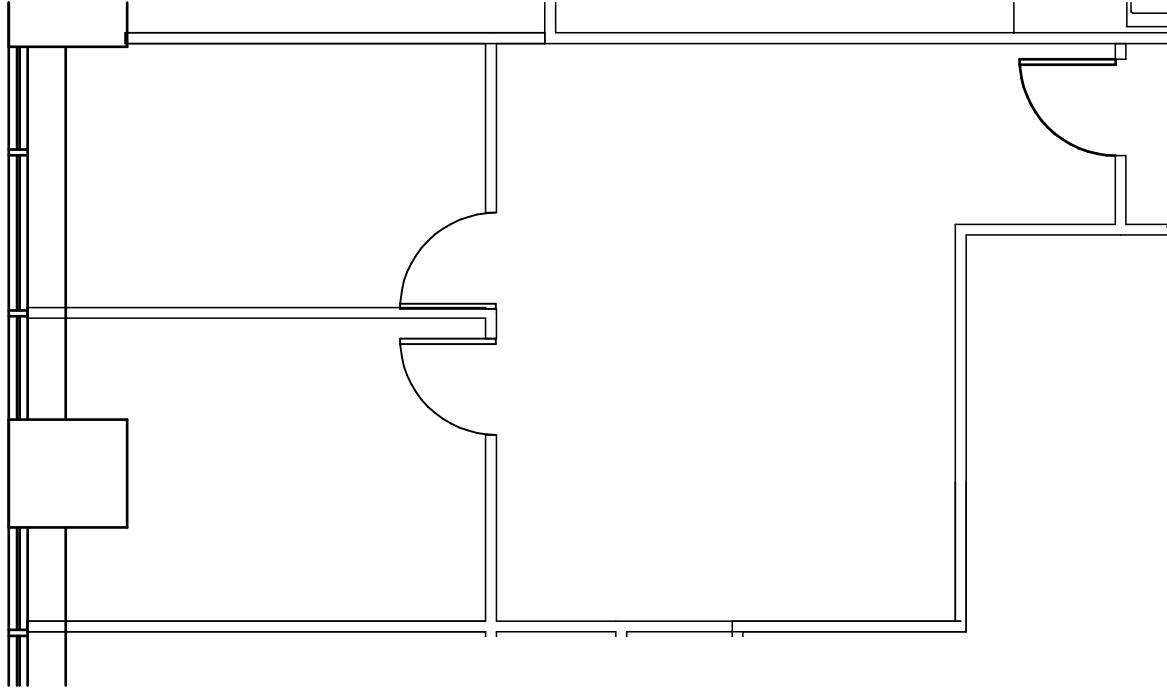

ONE CANAL PLACE

365 Canal Street
New Orleans, Louisiana 70130

FLOOR 14 SUITE 1470 - 662 RSF

Iberville Street (Downriver View)

South Peters Street
Canal Street/French Quarter View

River Side

Canal Street Upriver View