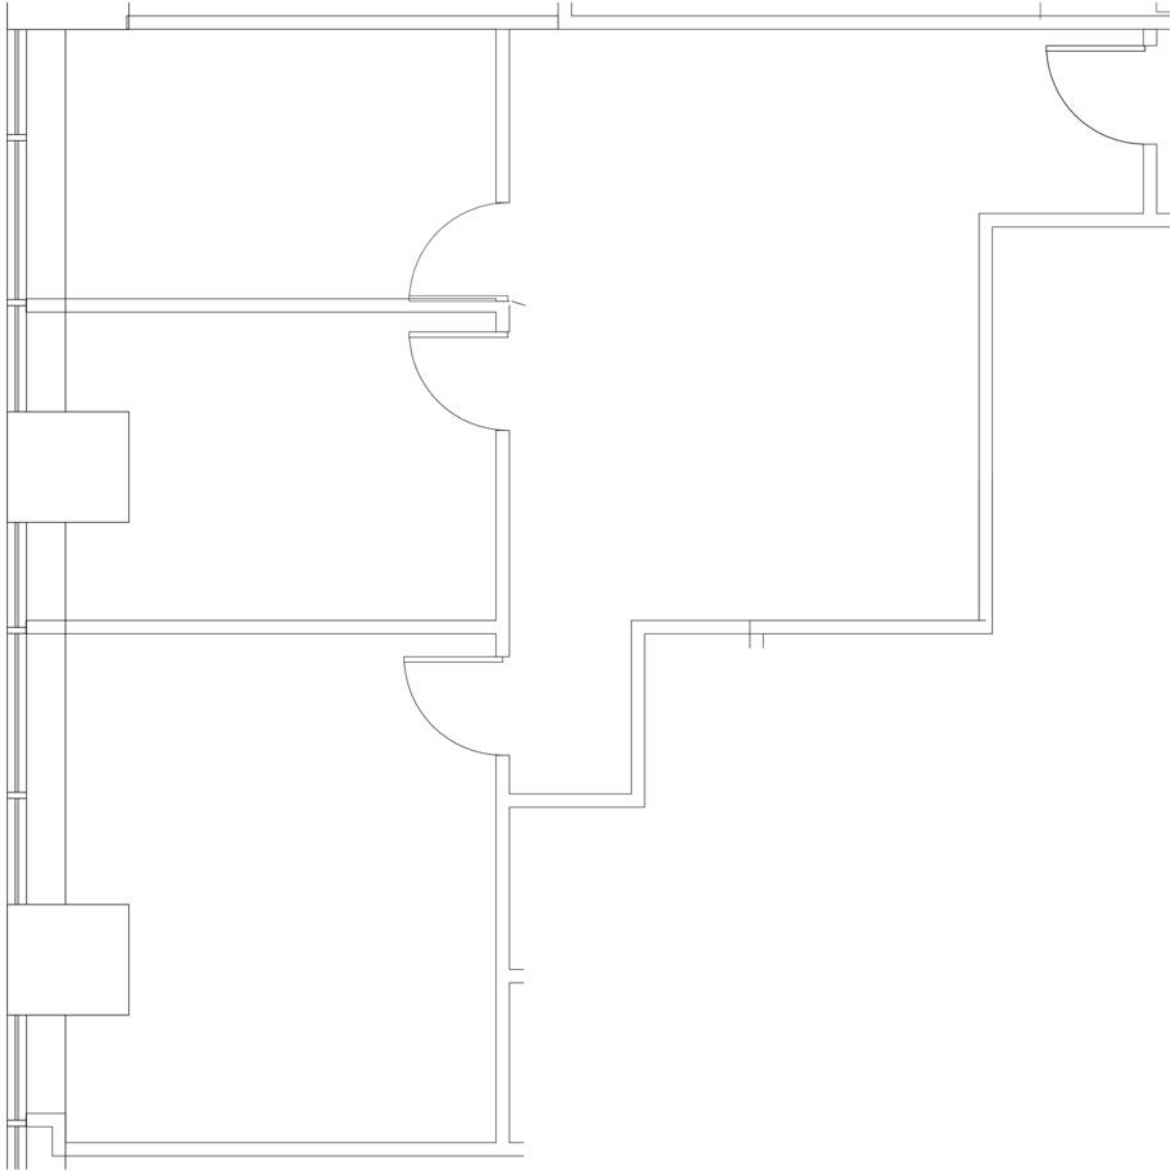

# ONE CANAL PLACE

365 Canal Street  
New Orleans, Louisiana 70130

## FLOOR 14 SUITE #1470 - 956 RSF

Iberville Street (Downriver View)

South Peters Street  
Canal Street/French Quarter View

River Side

Canal Street UpRiver View