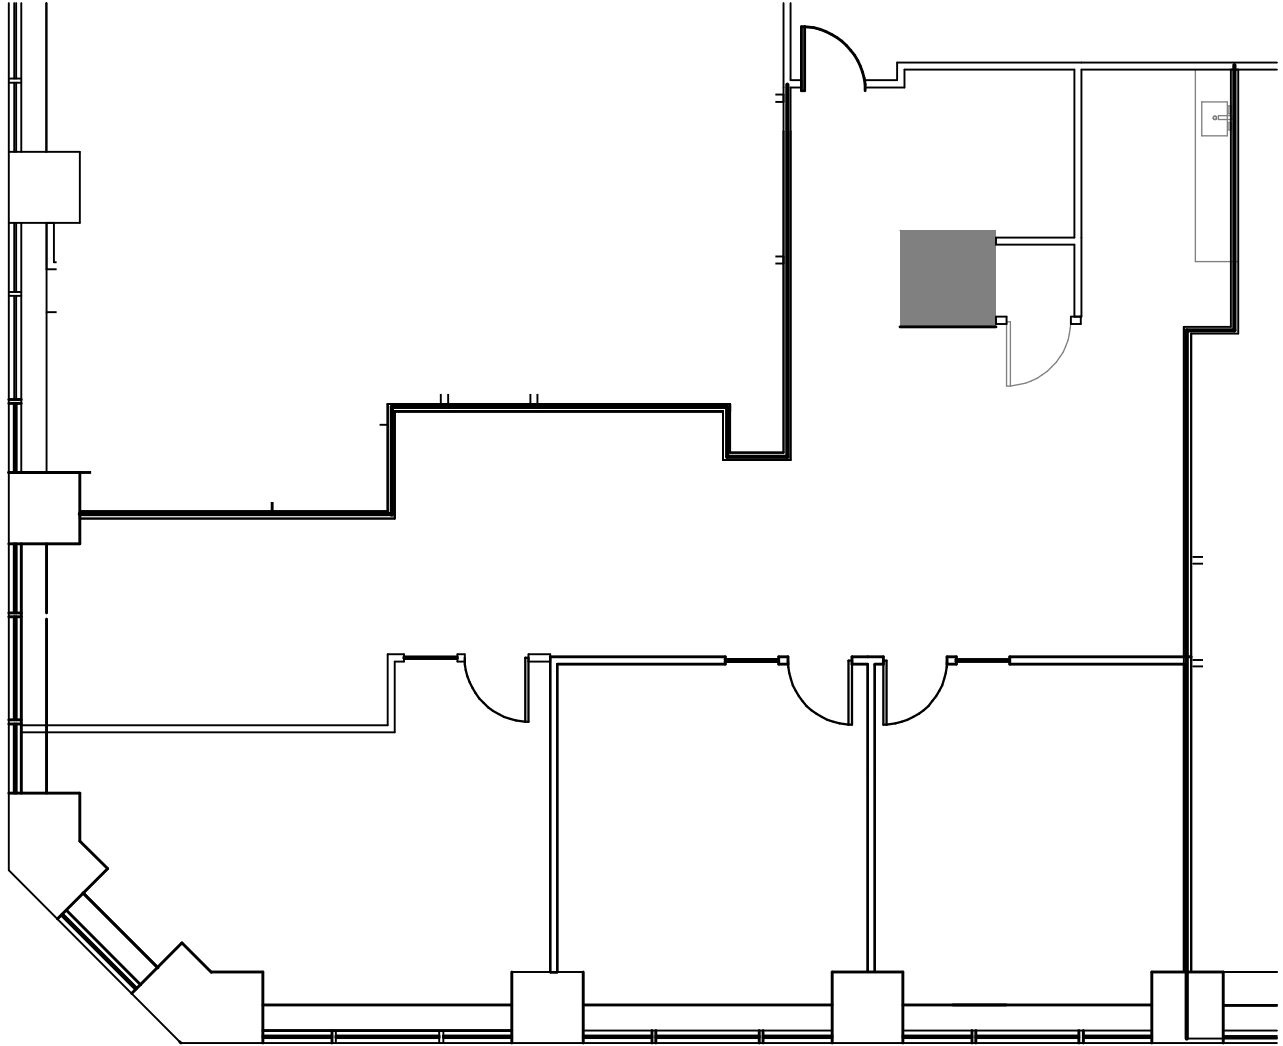

# ONE CANAL PLACE

365 Canal Street  
New Orleans, Louisiana 70130

## FLOOR 17 SUITE 1780 - 2,118 RSF

Iberville Street (Downriver View)

South Peters Street  
Canal Street/French Quarter View

Canal Street Upriver View