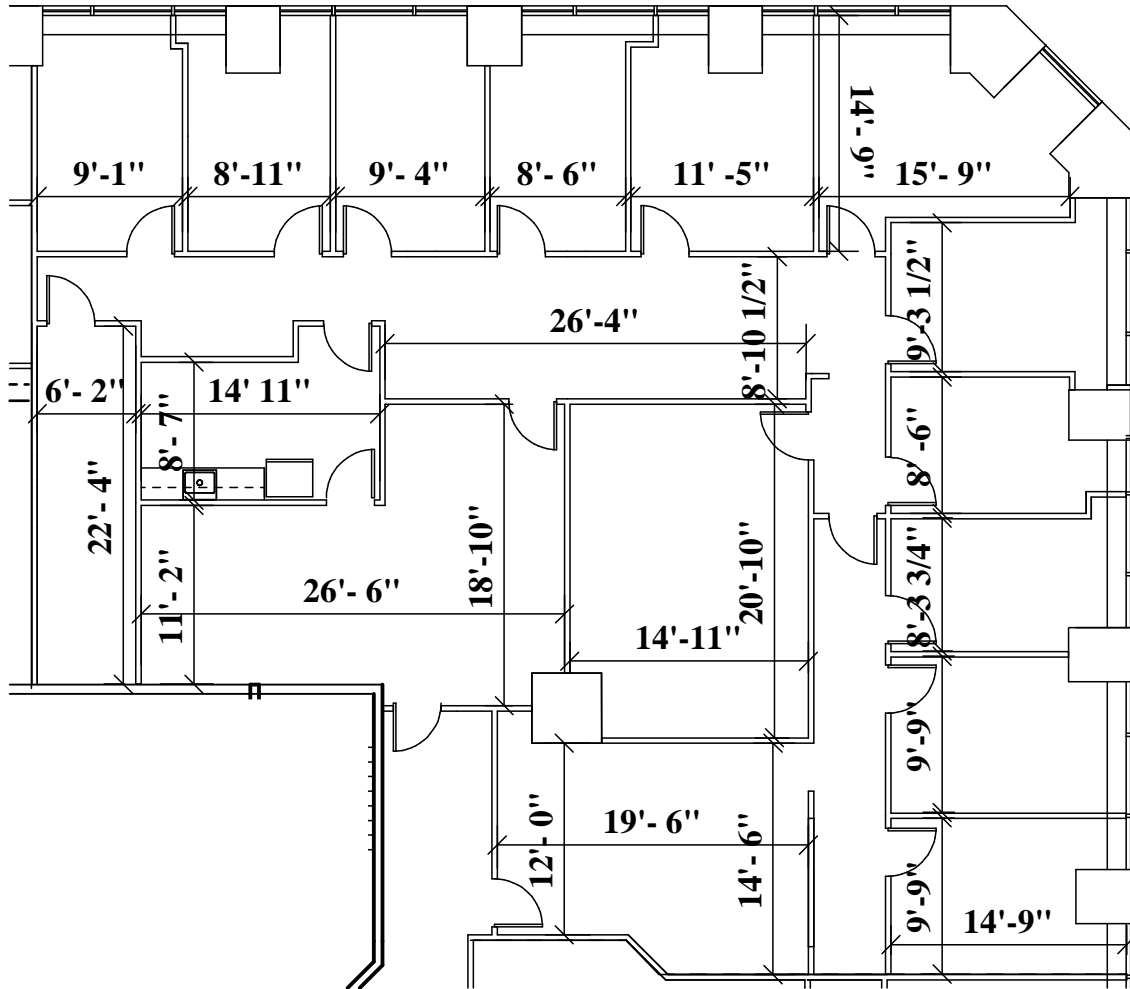

ONE CANAL PLACE

365 Canal Street
New Orleans, Louisiana 70130

FLOOR 23 SUITE 2325 - 4,206 RSF

Iberville Street (Downriver View)

South Peters Street
Canal Street/French Quarter View

River Side

CONTACT:

Andrea A. Huseman CCIM, CREW
Phone: 504/587-1450
Fax: 504/587-1453
www.corp-realty.com