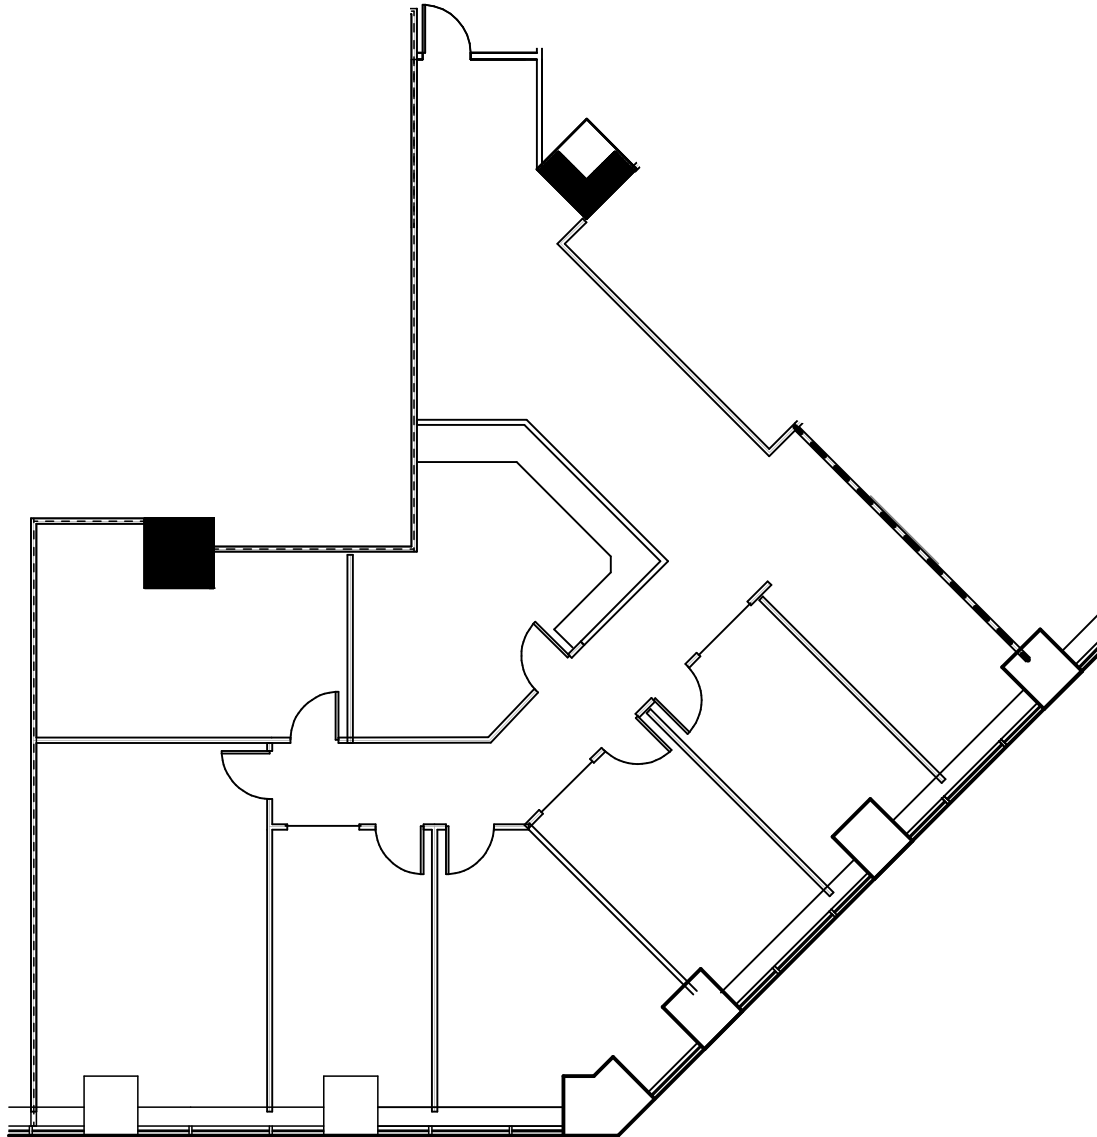

ONE CANAL PLACE

365 Canal Street
New Orleans, Louisiana 70130

FLOOR 30 SUITE 3040- 2,740 RSF

Iberville Street (Downriver View)

South Peters Street
Canal Street/French Quarter View

River Side

Canal Street Upriver View