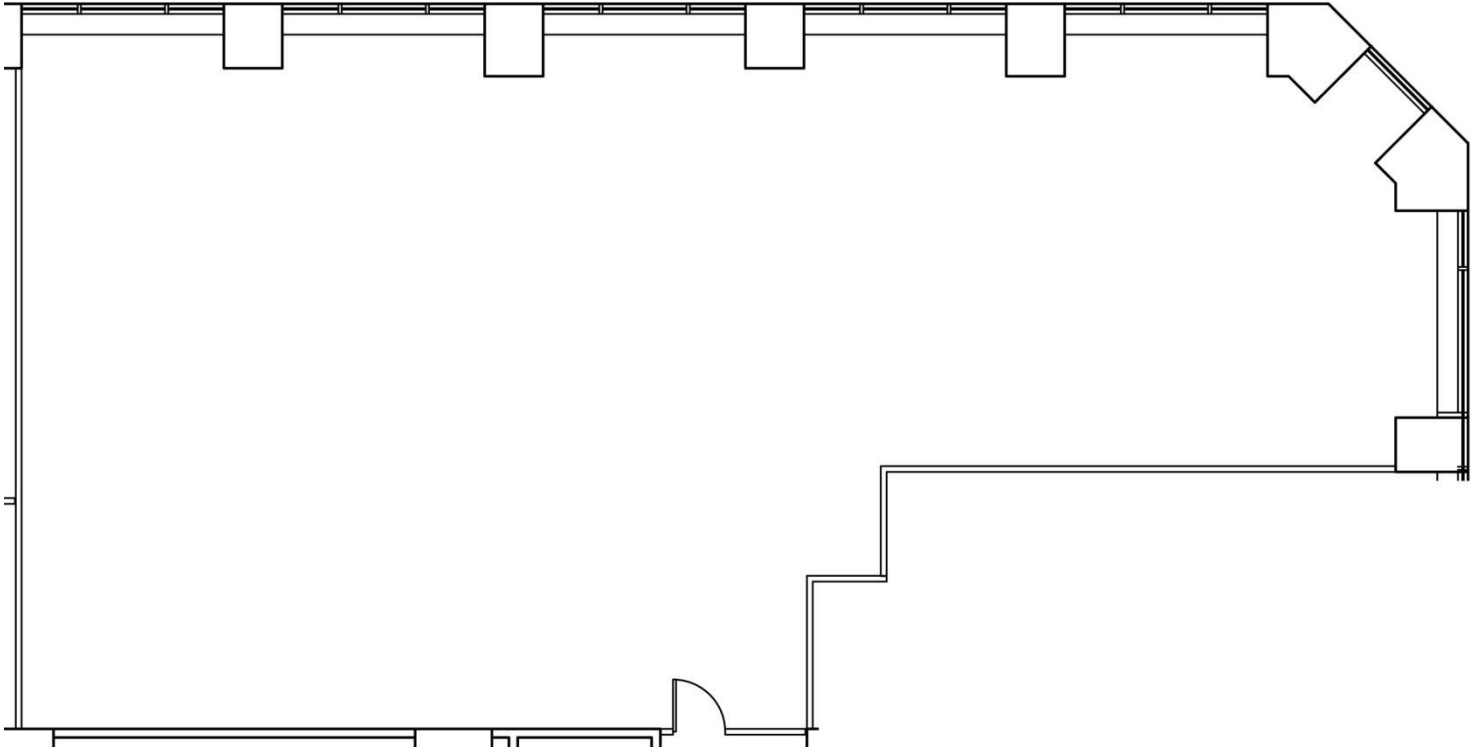

ONE CANAL PLACE

365 Canal Street
New Orleans, Louisiana 70130

FLOOR 10 SUITE #1075 – 3,298 RSF

Iberville Street (Downriver View)

South Peters Street
Canal Street/French Quarter View

River Side

CONTACT:

 **CORPORATE REALTY**