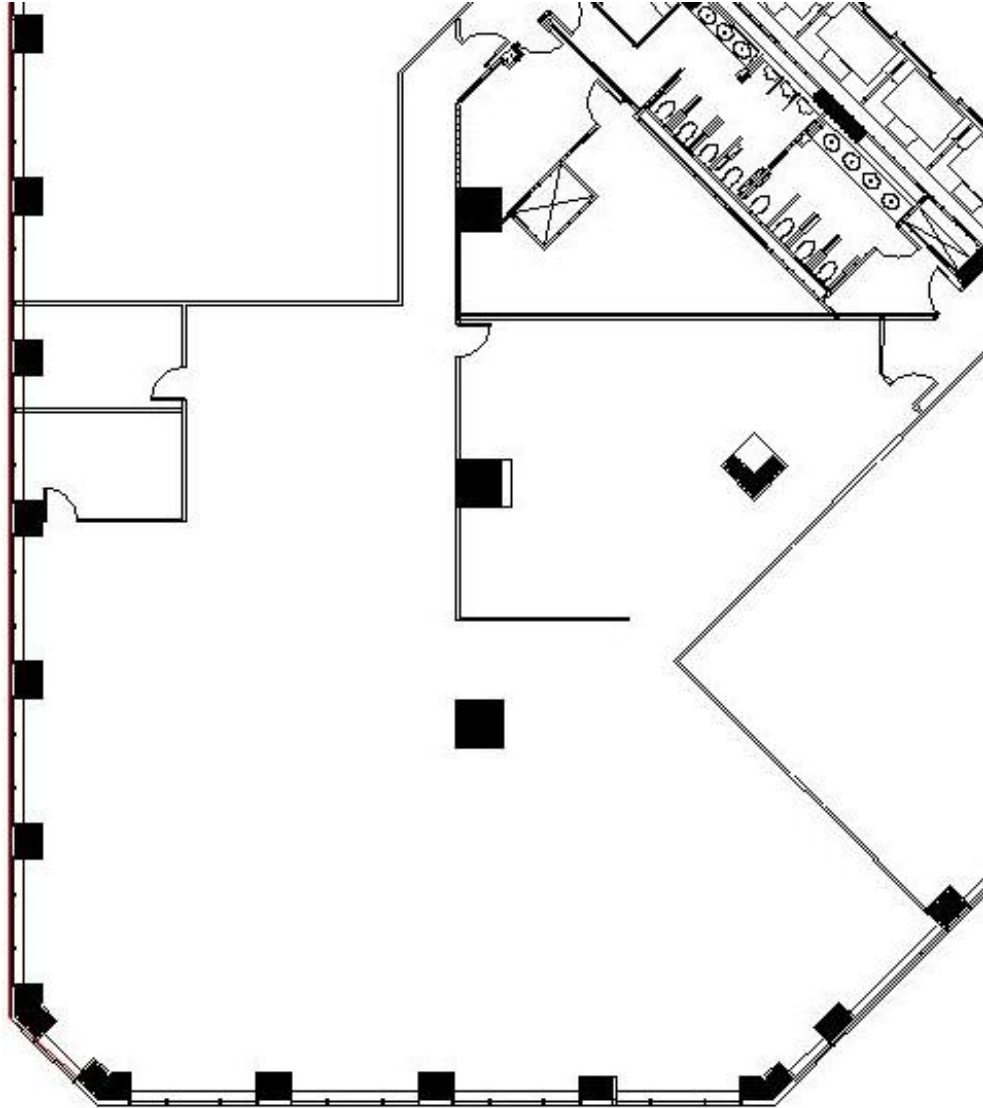

ONE CANAL PLACE

365 Canal Street
New Orleans, Louisiana 70130

FLOOR 22 SUITE #2250 - 6,543 RSF

Iberville Street (Downriver View)

South Peters Street
Canal Street/French Quarter View

River Side

CONTACT:

CORPORATE REALTY