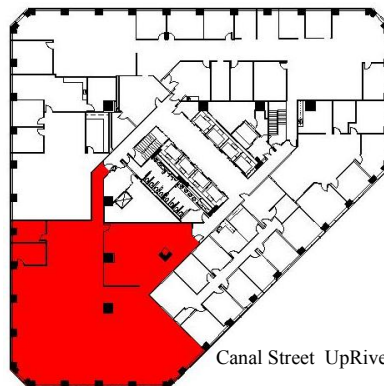

ONE CANAL PLACE

365 Canal Street
New Orleans, Louisiana 70130

FLOOR 22 SUITE #2250 - 6,543 RSF

Iberville Street (Downriver View)

South Peters Street
Canal Street/French Quarter View

River Side

CONTACT:

CORPORATE REALTY