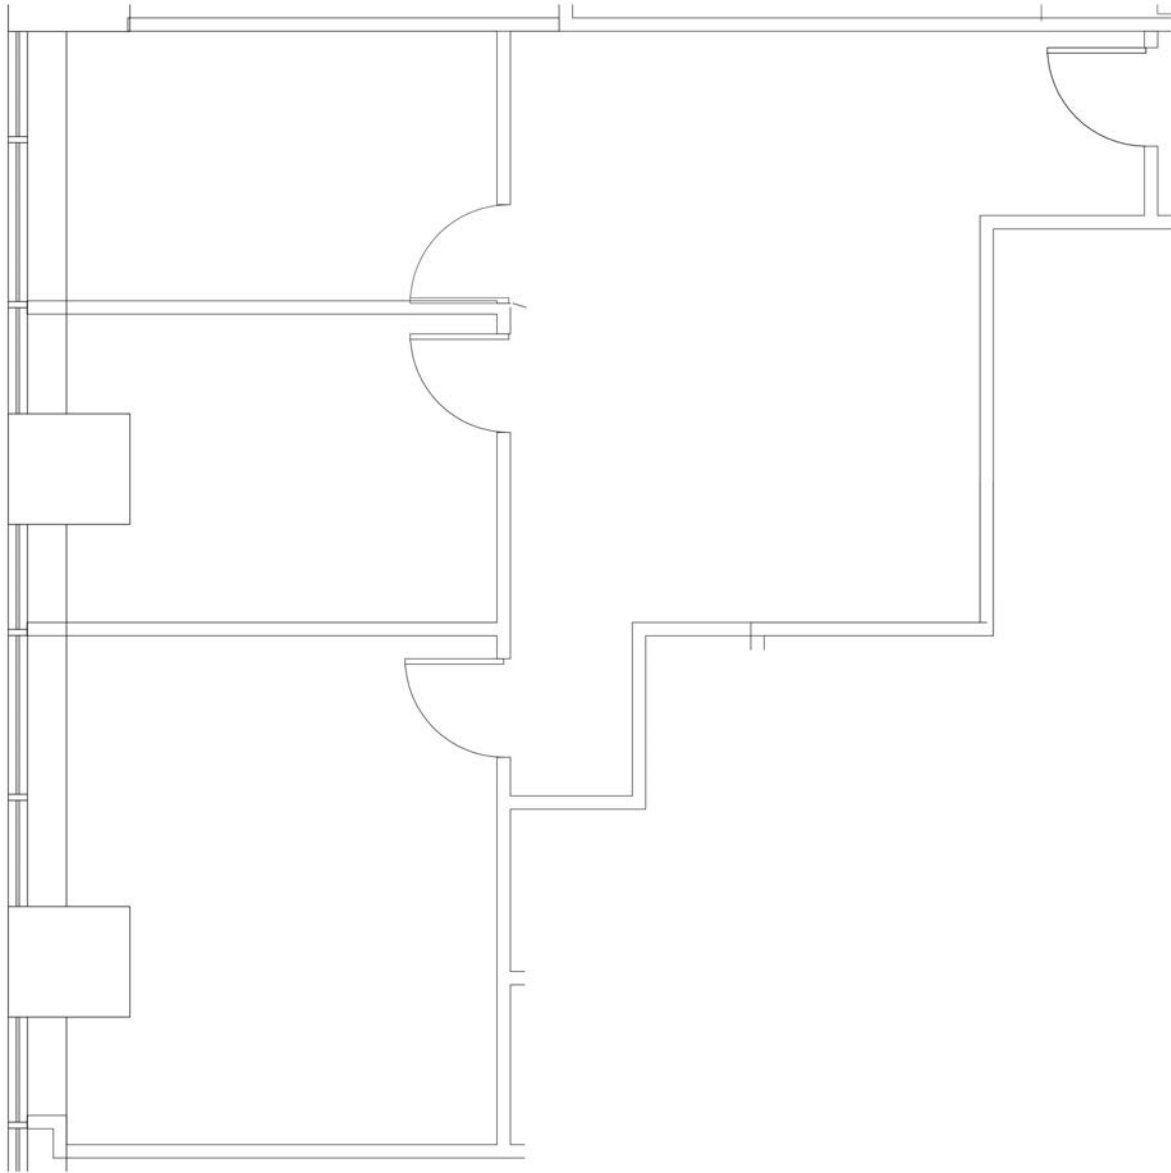

# ONE CANAL PLACE

365 Canal Street  
New Orleans, Louisiana 70130

## FLOOR 14 SUITE #1470 - 956 RSF

Iberville Street (Downriver View)

South Peters Street  
Canal Street/French Quarter View

River Side