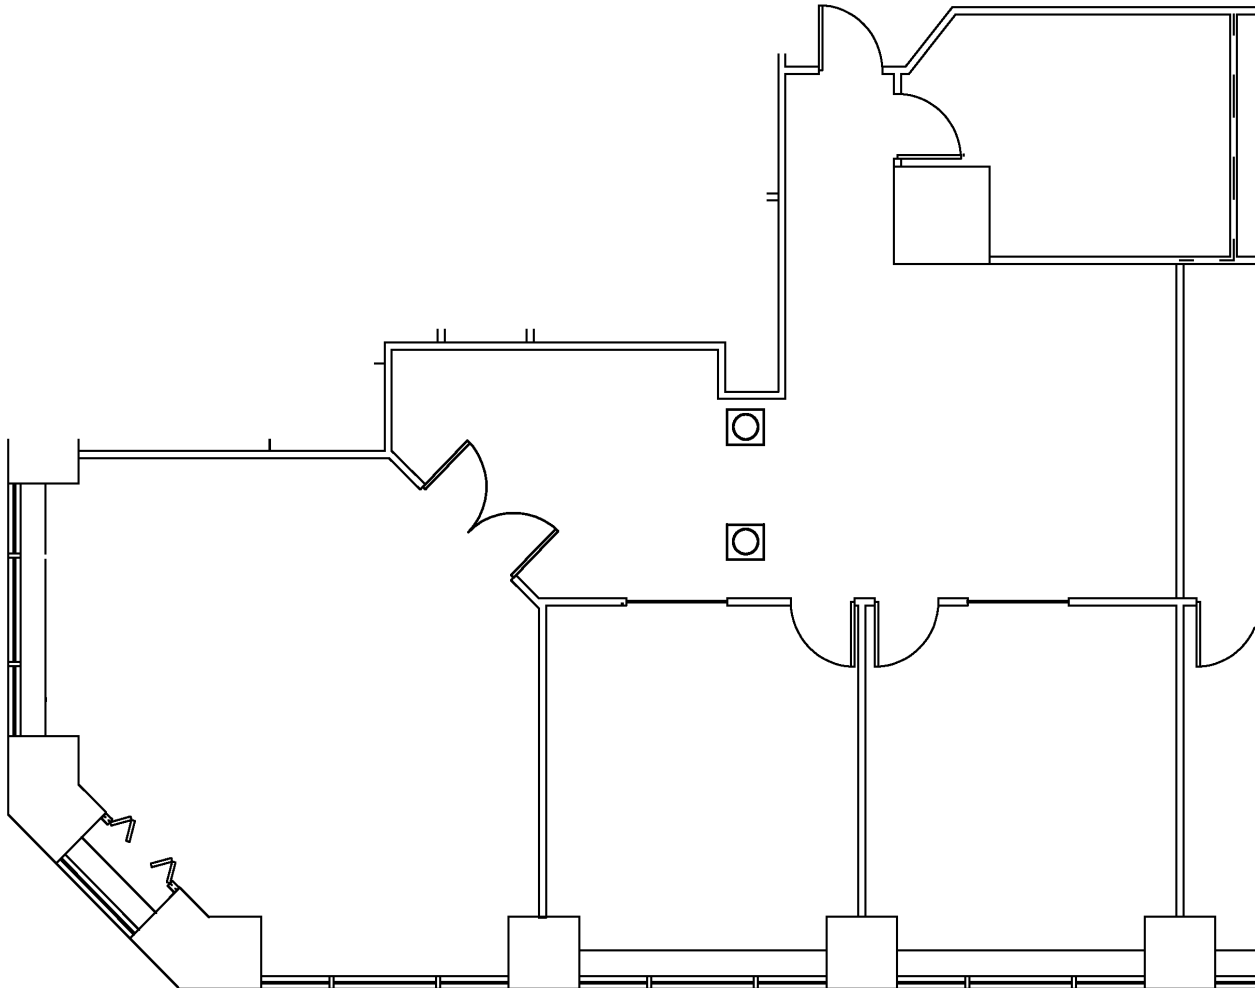

ONE CANAL PLACE

365 Canal Street
New Orleans, Louisiana 70130

FLOOR 17 SUITE #1780
2,118 RSF

Iberville Street (Downriver View)

South Peters Street
Canal Street/French Quarter View

River Side

CONTACT:

CORPORATE REALTY