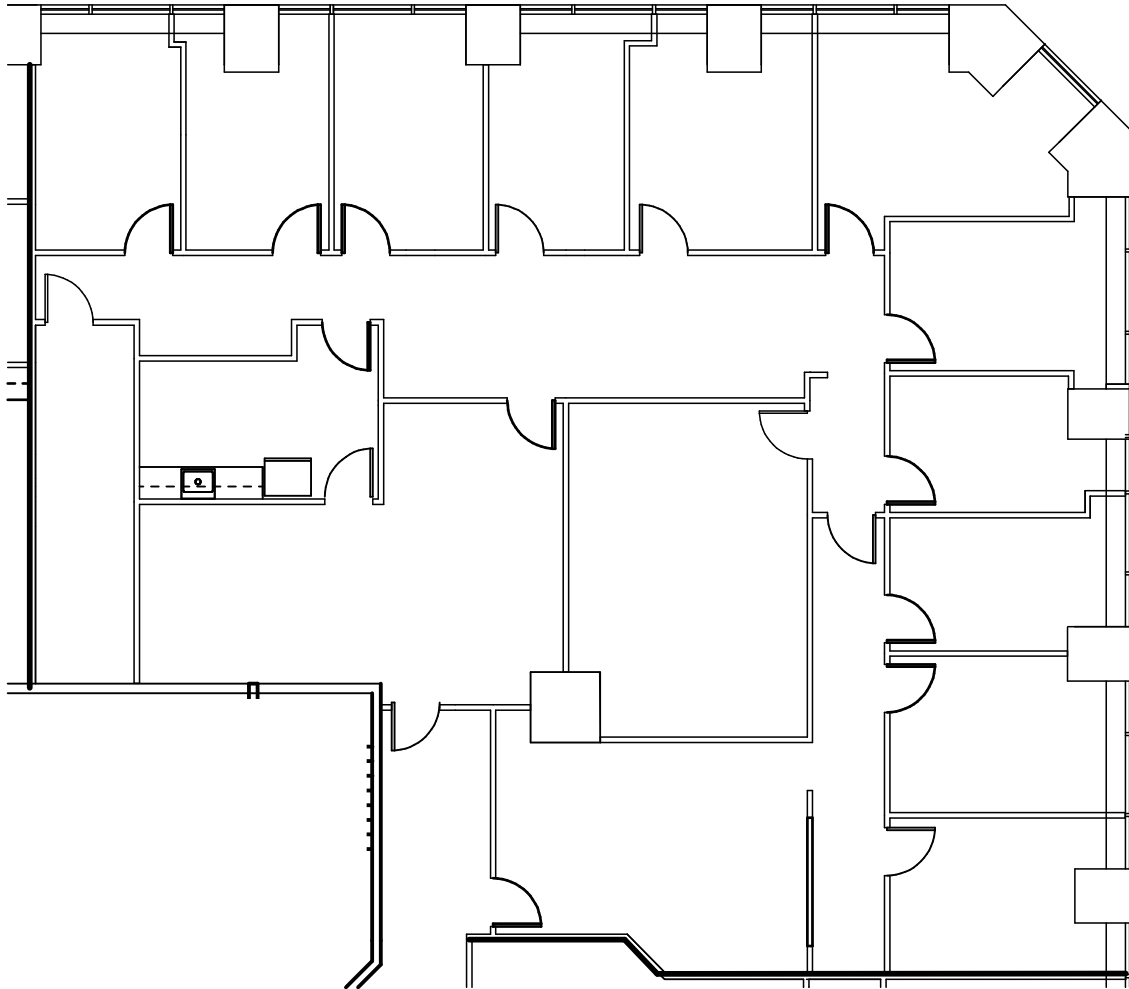

ONE CANAL PLACE

365 Canal Street
New Orleans, Louisiana 70130

FLOOR 23 SUITE 2325 - 4,206 RSF

Iberville Street (Downriver View)

South Peters Street
Canal Street/French Quarter View

River Side

CONTACT:

Andrea A. Huseman CCIM, CREW
Phone: 504/587-1450
Fax: 504/587-1453
www.corp-realty.com

November 3, 2017

Canal Street Upriver View