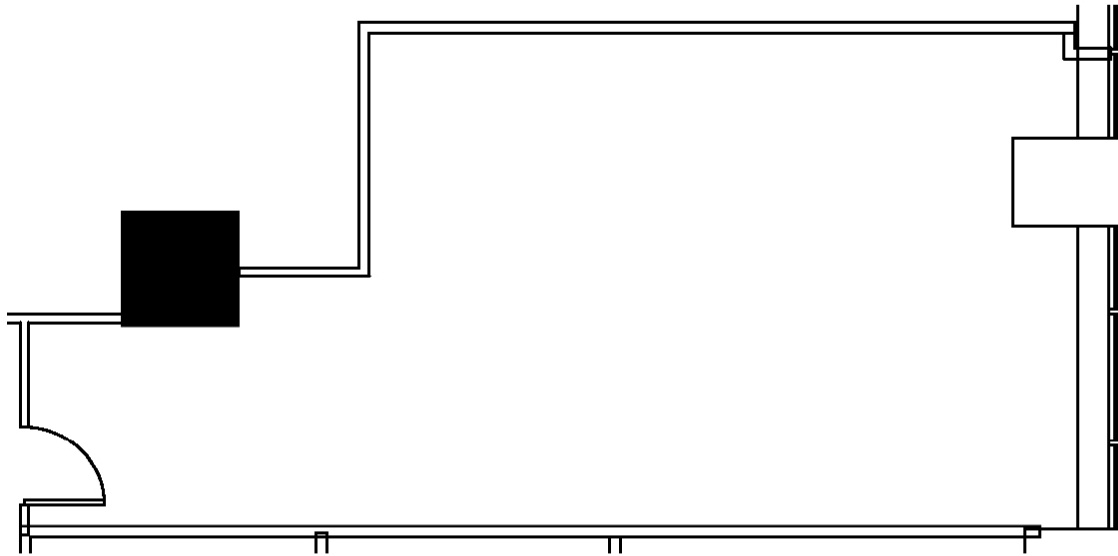

ONE CANAL PLACE

365 Canal Street
New Orleans, Louisiana 70130

FLOOR 25 SUITE #2525 – 729 RSF

Iberville Street (Downriver View)

South Peters Street
Canal Street/French Quarter View

River Side

CONTACT:

 **CORPORATE REALTY**

Andrea A. Huseman CCIM, CREW
Phone: 504/587-1450
Fax: 504/587-1453
www.corp-realty.com

July 18th 2011

Canal Street UpRiver View

The complex block contains a site map of the French Quarter area. The map shows a grid of streets including Iberville Street, South Peters Street, and Canal Street. A red rectangle on the map indicates the location of the building. The block also includes contact information for Corporate Realty, listing Andrea A. Huseman as the contact person with phone, fax, and website details. The date July 18th 2011 is also present.