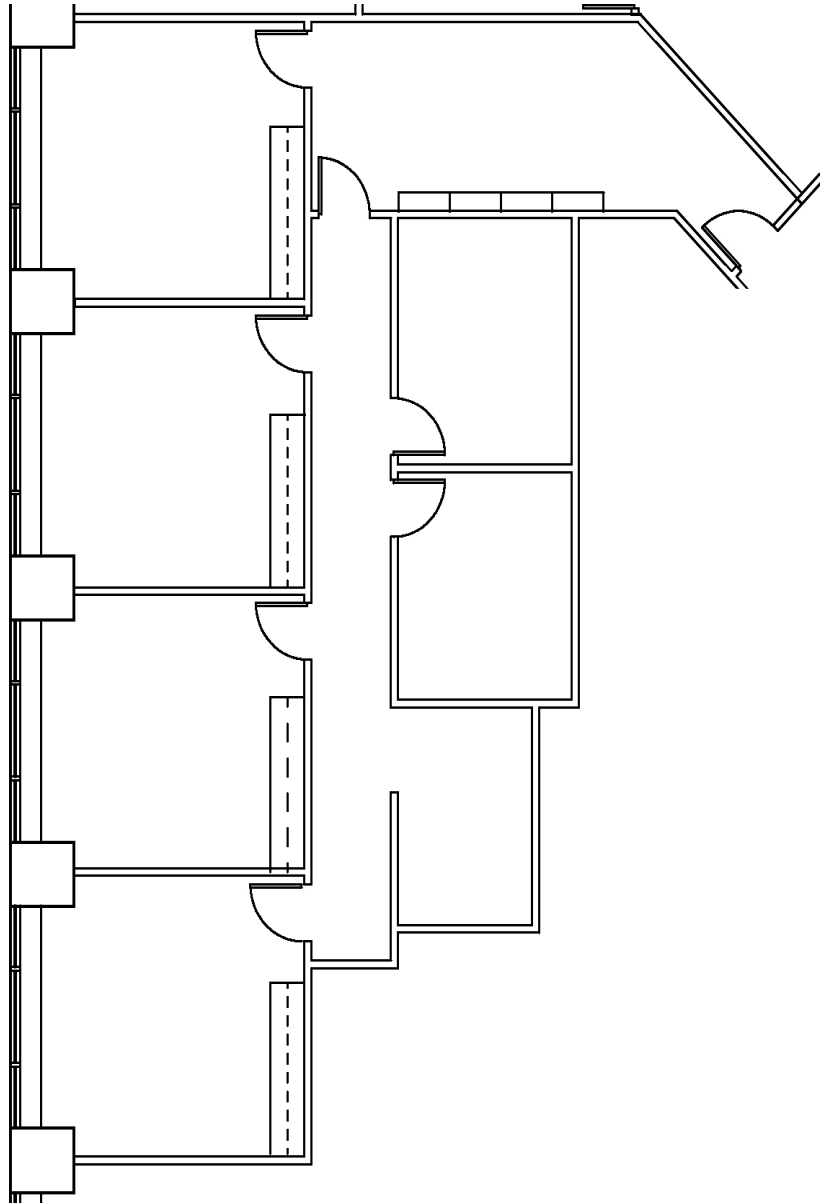

# ONE CANAL PLACE

365 Canal Street  
New Orleans, Louisiana 70130

## FLOOR 26 SUITE #2670 – 2,131 RSF

Iberville Street (Downriver View)

South Peters Street  
Canal Street/French Quarter View

River Side