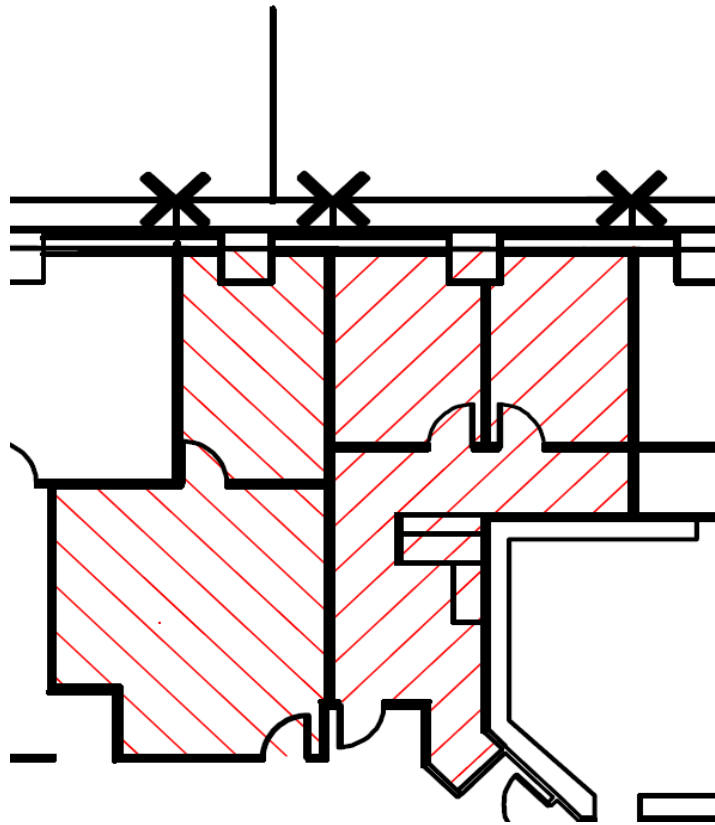

ONE CANAL PLACE

365 Canal Street

New Orleans, Louisiana 70130

FLOOR 27 SUITE #2740 – 594 RSF

VACANT
594 RSF

Iberville Street (Downriver View)

South Peters Street
Canal Street/French Quarter View

River Side