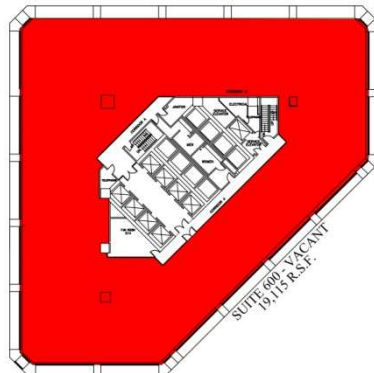

# ONE CANAL PLACE

365 Canal Street  
New Orleans, Louisiana 70130

**FLOOR 6 SUITE #600 – 19,115 RSF**

Iberville Street (Downriver View)

South Peters Street  
Canal Street/French Quarter View

**CONTACT:**

River Side