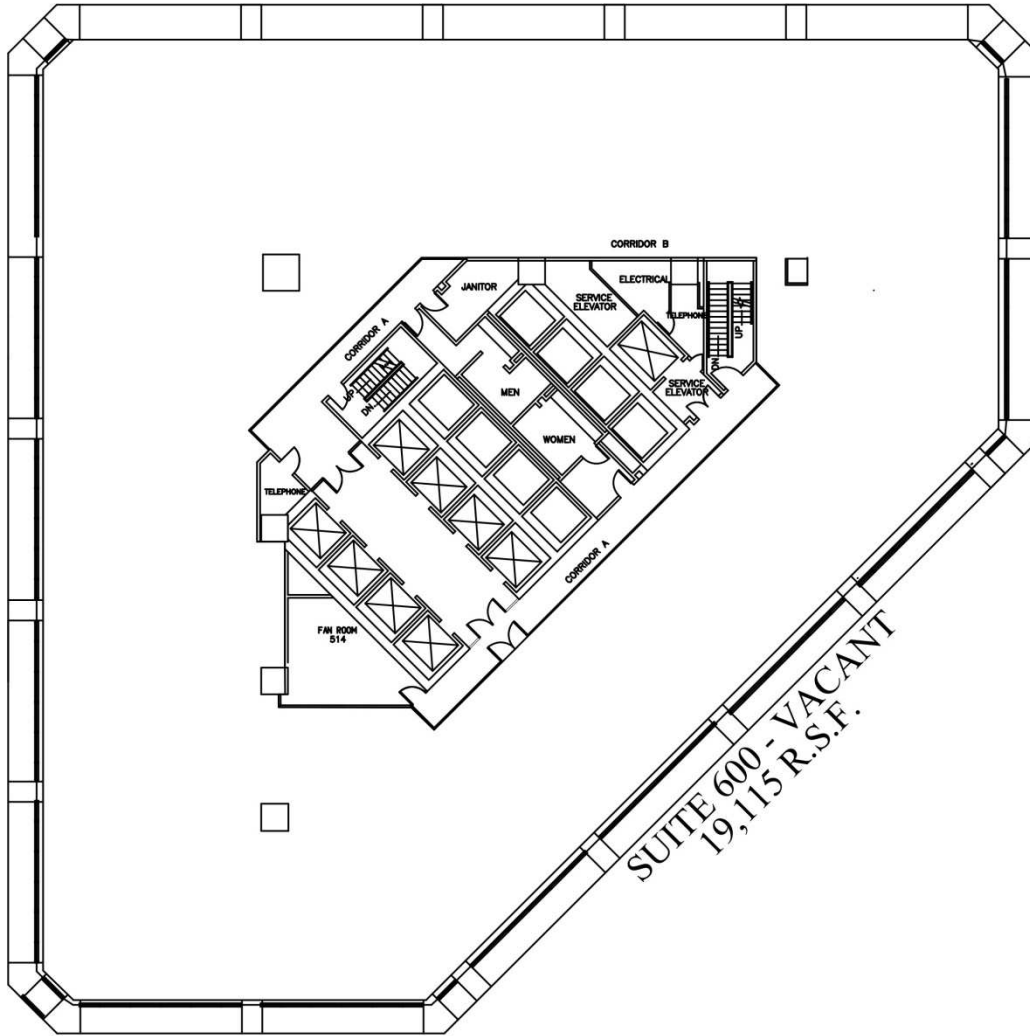

# ONE CANAL PLACE

365 Canal Street  
New Orleans, Louisiana 70130

**FLOOR 6 SUITE #600 – 19,115 RSF**

Iberville Street (Downriver View)

South Peters Street  
Canal Street/French Quarter View

**CONTACT:**

River Side