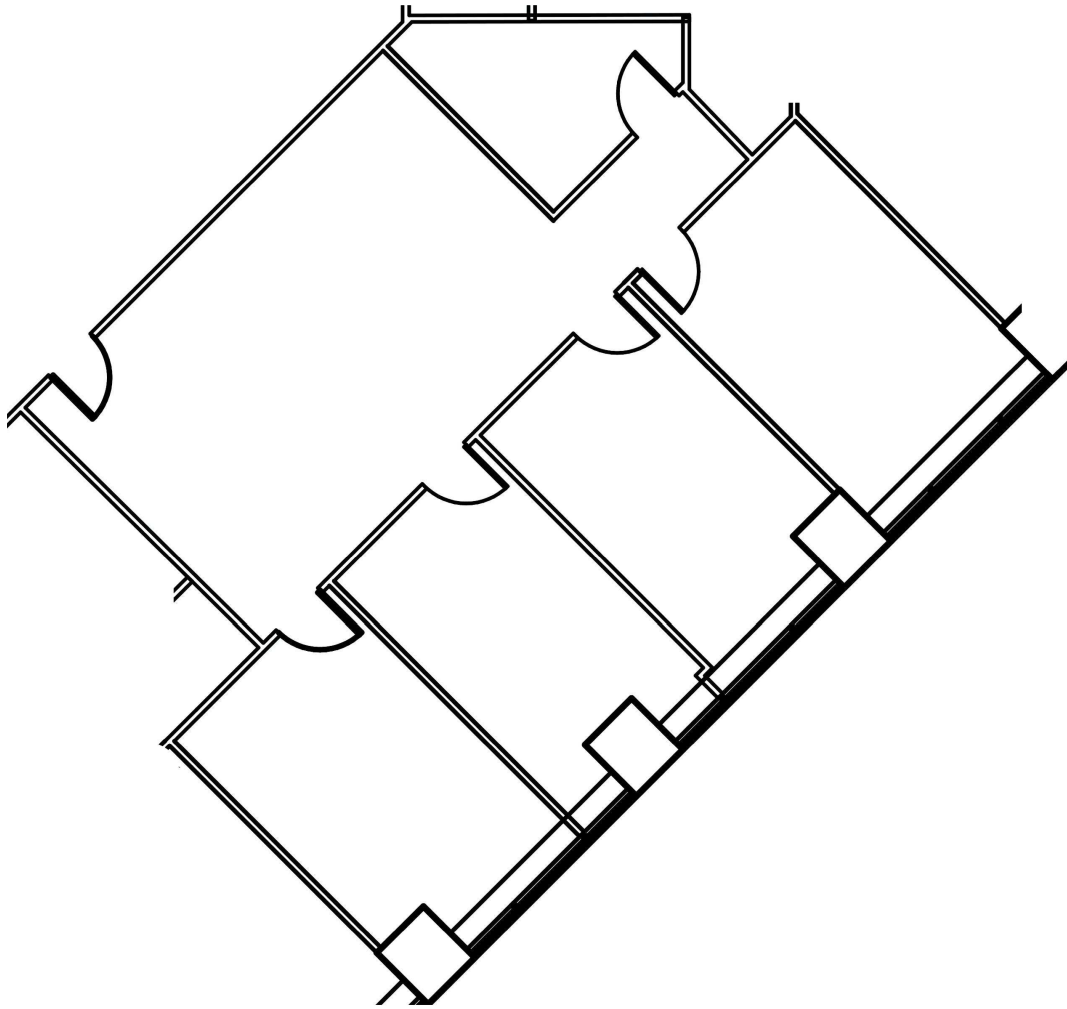

ONE CANAL PLACE

365 Canal Street
New Orleans, Louisiana 70130

FLOOR 10 SUITE 1010 – 1,672 RSF

Iberville Street (Downriver View)

South Peters Street
Canal Street/French Quarter View

CONTACT:

River Side

Andrea A. Huseman CCIM, CREW
Phone: 504/587-1450
Fax: 504/587-1453
www.corp-realty.com