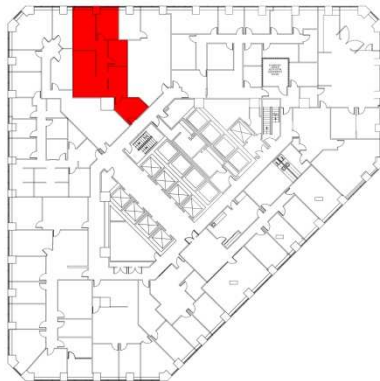

ONE CANAL PLACE

365 Canal Street
New Orleans, Louisiana 70130

FLOOR 11 SUITE #1140 - 1,256 RSF

Iberville Street (Downriver View)

South Peters Street
Canal Street/French Quarter View

Canal Street UpRiver View