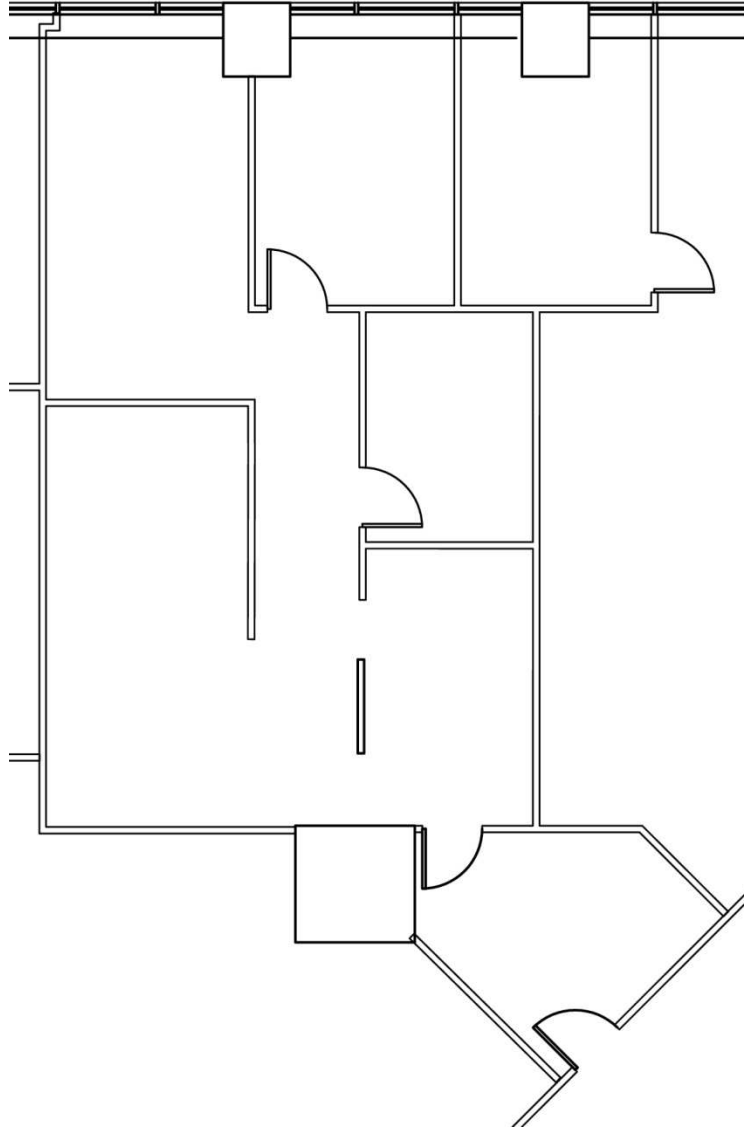

ONE CANAL PLACE

365 Canal Street
New Orleans, Louisiana 70130

FLOOR 11 SUITE #1140 - 1,256 RSF

Iberville Street (Downriver View)

South Peters Street
Canal Street/French Quarter View

Canal Street UpRiver View