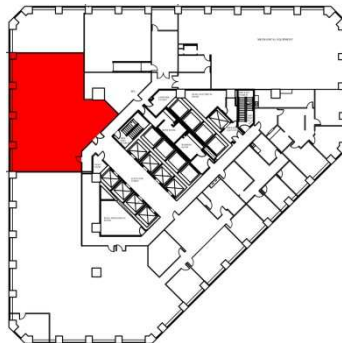

ONE CANAL PLACE

365 Canal Street
New Orleans, Louisiana 70130

FLOOR 7 SUITE 750 – 2,343 RSF

Iberville Street (Downriver View)

South Peters Street
Canal Street/French Quarter View

River Side

CONTACT:

CORPORATE REALTY