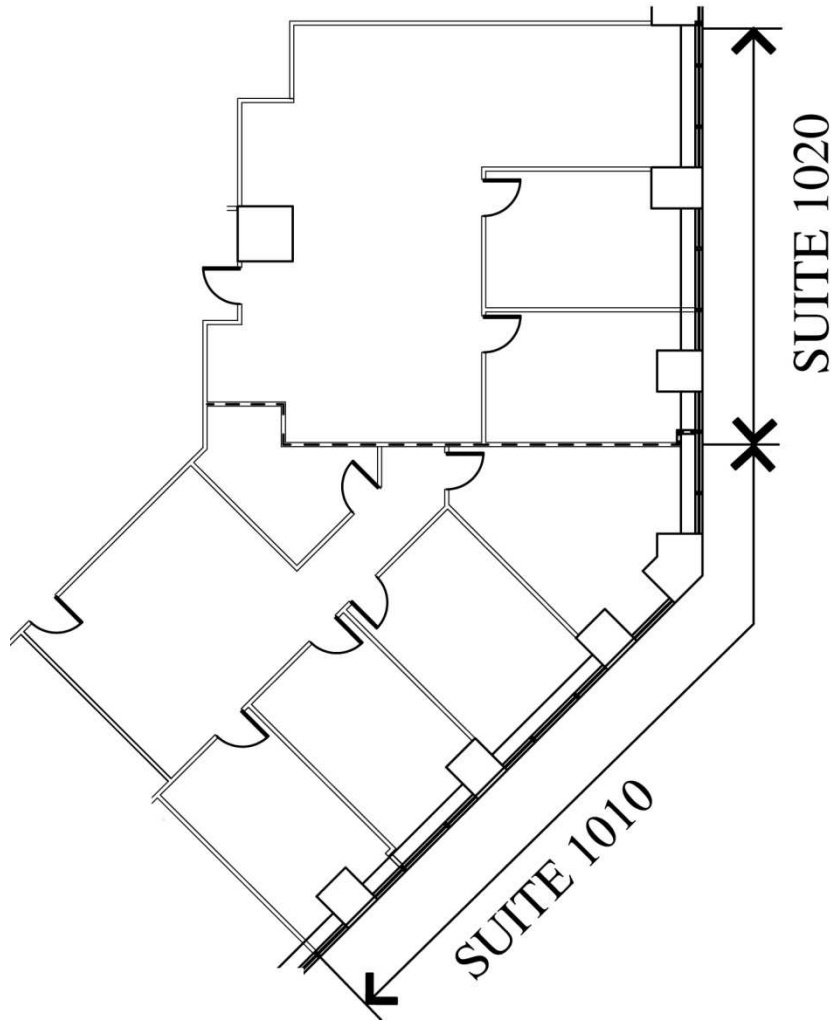

ONE CANAL PLACE

365 Canal Street
New Orleans, Louisiana 70130

FLOOR 10 SUITE #1000 – 3,470 RSF TOTAL

Suite 1010 – 2,010 RSF

Suite 1020 – 1,460 RSF

Iberville Street (Downriver View)

South Peters Street
Canal Street/French Quarter View

River Side

CONTACT:

CORPORATE REALTY

Andrea A. Huseman CCIM, CREW
Phone: 504/587-1450
Fax: 504/587-1453
www.corp-realty.com

October 1st 2013

Canal Street UpRiver View