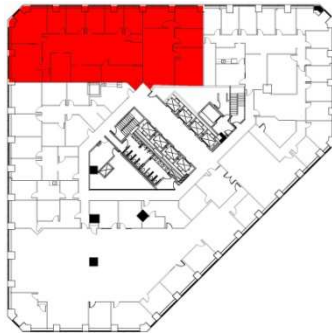

# ONE CANAL PLACE

365 Canal Street  
New Orleans, Louisiana 70130

**FLOOR 23 SUITE #2330 – 4,540 RSF**

Iberville Street (Downriver View)

South Peters Street  
Canal Street/French Quarter View

River Side