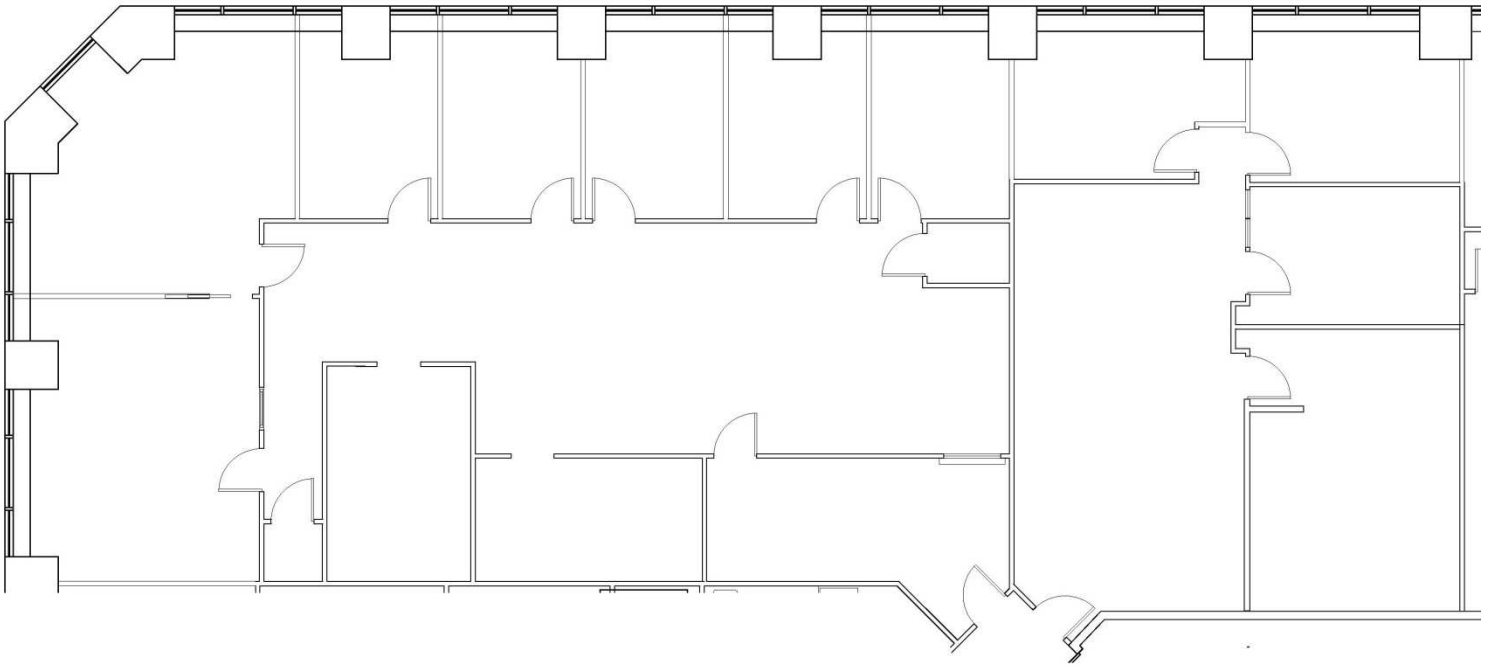

# ONE CANAL PLACE

365 Canal Street  
New Orleans, Louisiana 70130

**FLOOR 23 SUITE #2330 – 4,540 RSF**

Iberville Street (Downriver View)

South Peters Street  
Canal Street/French Quarter View

River Side