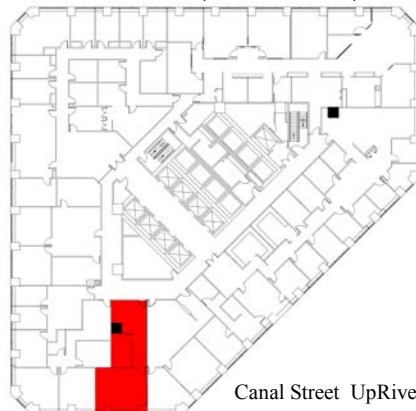

# ONE CANAL PLACE

365 Canal Street  
New Orleans, Louisiana 70130

**FLOOR 14 SUITE #1480 - 978 RSF**

Iberville Street (Downriver View)

South Peters Street  
Canal Street/French Quarter View

River Side

Canal Street UpRiver View