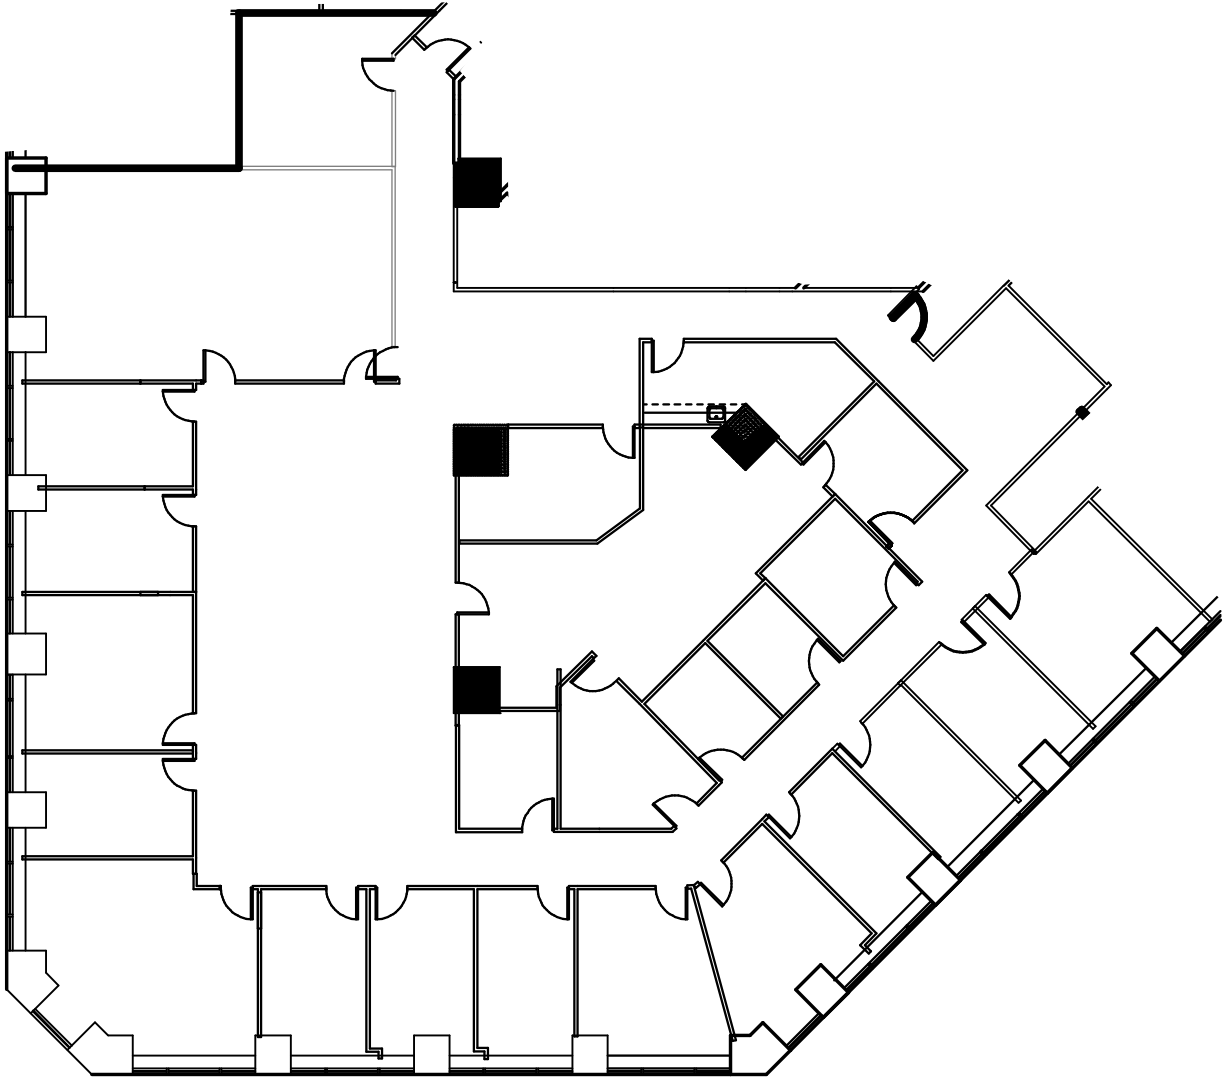

ONE CANAL PLACE

365 Canal Street
New Orleans, Louisiana 70130

FLOOR 28 SUITE 2820 - 8,806 RSF

Iberville Street (Downriver View)

South Peters Street
Canal Street/French Quarter View

River Side

CONTACT:

Andrea A. Huseman CCIM, CREW
Phone: 504/587-1450
Fax: 504/587-1453
www.corp-realty.com

October 2019

Canal Street Upriver View