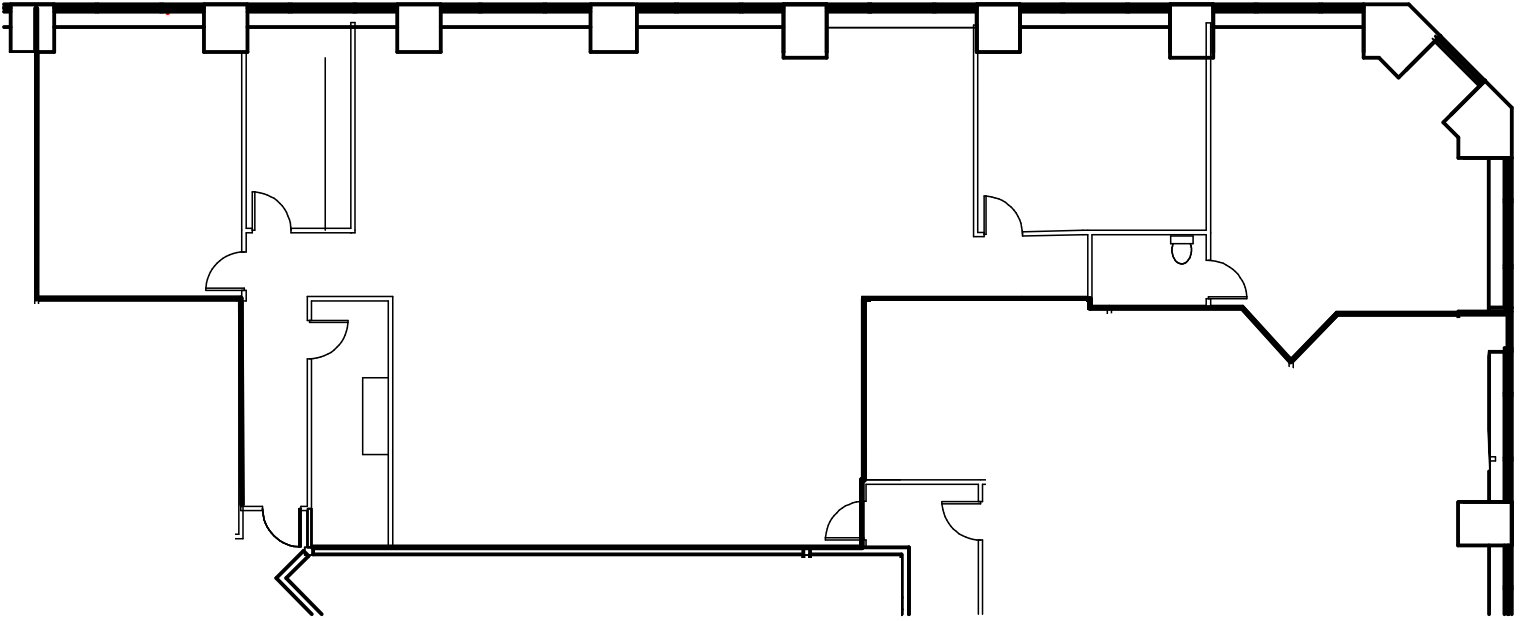

ONE CANAL PLACE

365 Canal Street
New Orleans, Louisiana 70130

FLOOR 24 SUITE 2460 - 4,071 RSF

Iberville Street (Downriver View)

South Peters Street
Canal Street/French Quarter View

Canal Street Upriver View