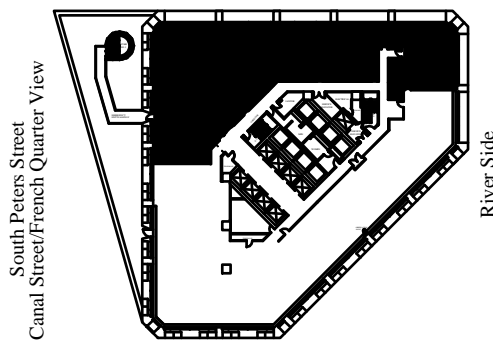

# ONE CANAL PLACE

365 Canal Street  
New Orleans, Louisiana 70130

## FLOOR 5 SUITE 550 - 8,934 RSF

Iberville Street (Downriver View)