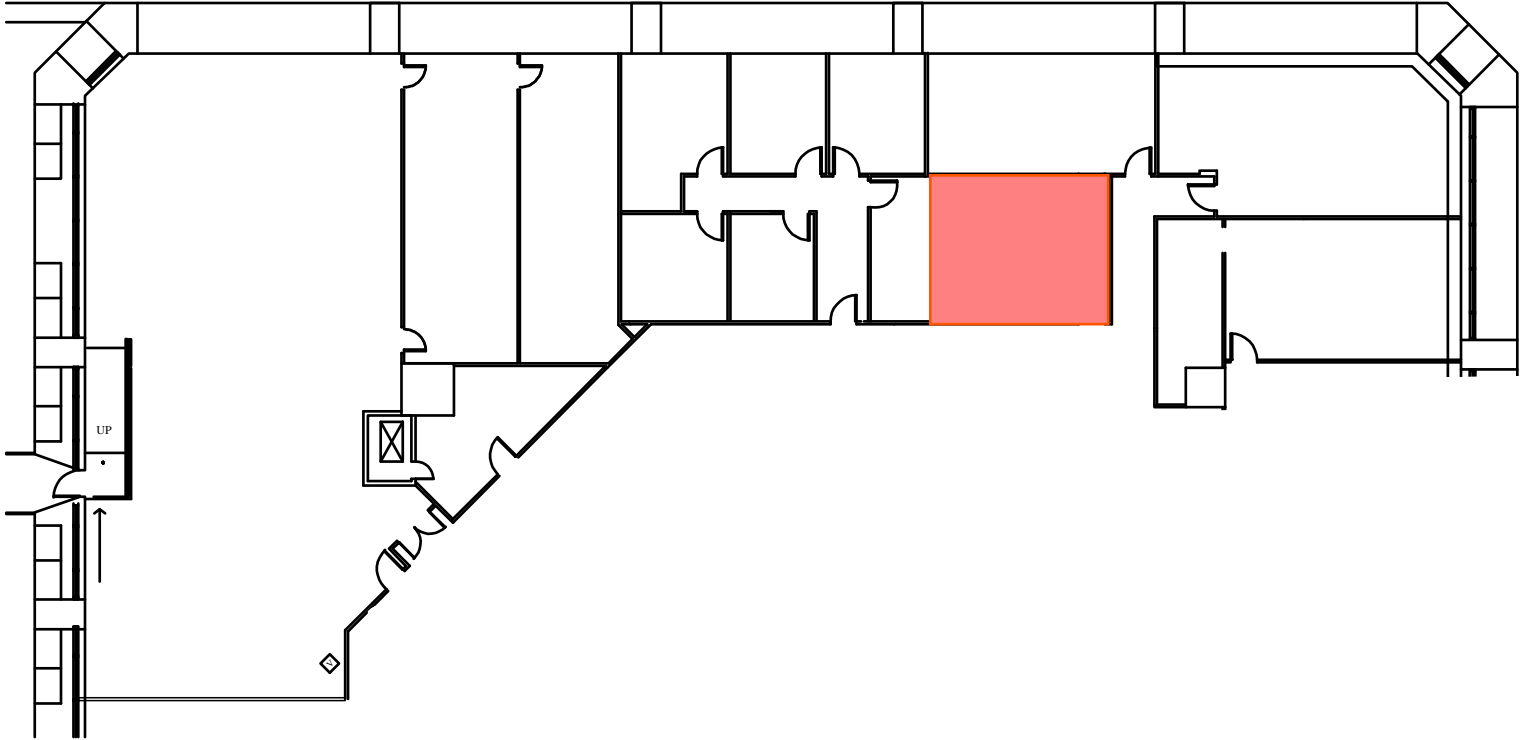

# ONE CANAL PLACE

365 Canal Street  
New Orleans, Louisiana 70130

## FLOOR 5 SUITE 550 - 8,934 RSF

Iberville Street (Downriver View)