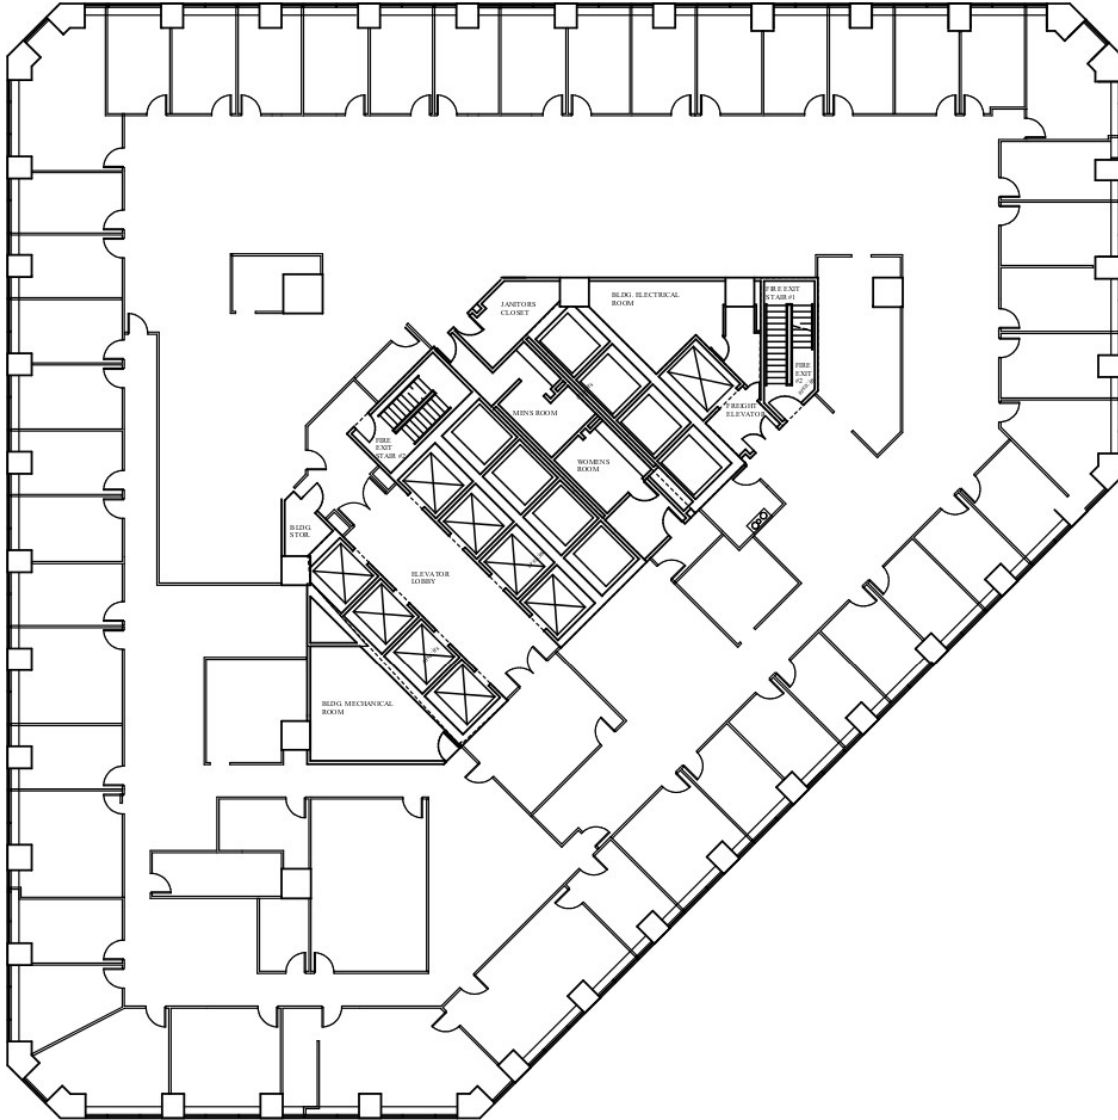

# ONE CANAL PLACE

365 Canal Street  
New Orleans, Louisiana 70130

**FLOOR 9 SUITE #900 – 21,833 RSF  
(WHOLE FLOOR)**

Iberville Street (Downriver View)

South Peters Street  
Canal Street/French Quarter View

River Side