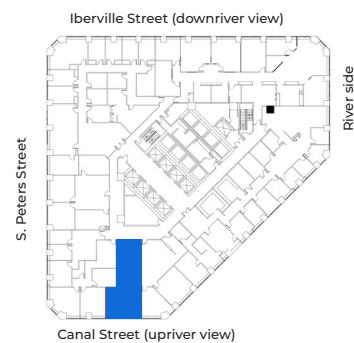

Floor 14
Suite 1480
978 rsf

For leasing inquiries please contact
Andrea A. Huseman CCIM
ahuseman@corp-realty.com
504.587.1450

365 Canal Street
New Orleans, LA 70130
OneCanalPlace.com