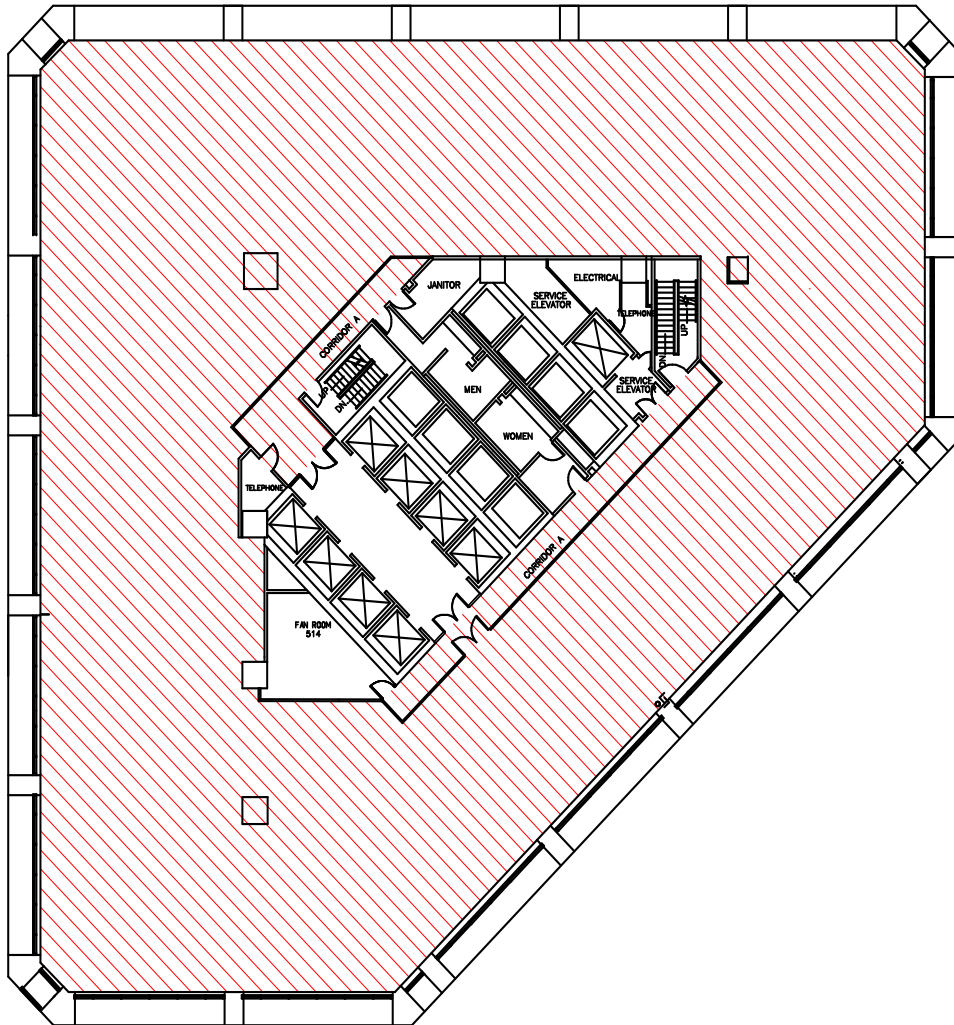

Floor 6  
Suite 600  
21,833 rsf

For leasing inquiries please contact  
**Andrea A. Huseman** CCIM  
ahuseman@corp-realty.com  
504.587.1450

365 Canal Street  
New Orleans, LA 70130  
OneCanalPlace.com